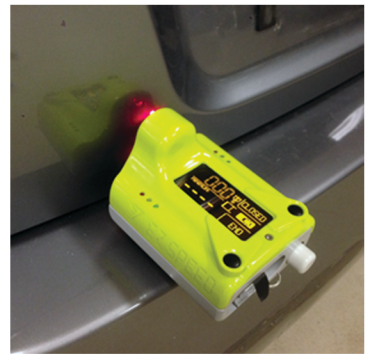

EZSPEED

EZ Speed measures the speed of the door while closing and retains the minimum closing speed.

Introduction

EZ Speed is the next generation velocity gage. It is a compact unit system that mounts via a vacuum cup on the body. EZ Speed measures the speed of the door while closing and calculates the minimum closing speed. It takes only a few seconds to install. It will report results on the screen or to the software via an optional wireless link.

Concept

Laser technology and advanced signal processing manages to detect the speed of any passing object. The optics allow the unit to be placed at short a larger distance from the edge of the moving object. This results in great comfort of use for the operator. Integrated sensor will reorient the display to facilitate reading and rechargeable batteries guarantee continued operation.

Gap Mode

EZ Speed has an integrated feature where the units reports to the user the lowest speed at which the door latched as well as the highest speed where the door did not latch. The difference can be programmed to be a particular value, in order to guarantee the completion of the iterative testing.

The software will allow the operator save measurements into the database and associate them to vin numbers. Data can be exported for review or automatically transferred to a SPC Platform.

Use barcode reader to record the VIN number
Operator indicates on EZ Speed which door is being measured
Reports automatically the minimum closing